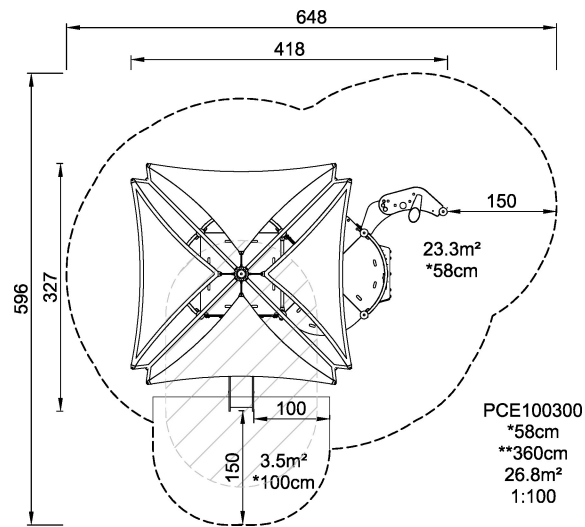

PCE1003

JETSETTER with shade

KOMPAN[®]
Let's play

Wow! The Inventor is a fantastic play structure to support active toddlers. With challenging play on all sides, longer playtimes will be supported. Physical development will be enhanced by climbing, sliding, and gliding. These all strengthen muscles and build important coordination skills. The climbing net is especially attractive and fun for children when they are building their climbing skills and strength. These experiences are also enhanced by the design of the structure which encourages social-emotional play such the faces panel and the double slide, which allows play side by side. With plenty of room for many to play, this structure supports social skills. This structure also supports cognitive play with features that respond to children's decision making and curiosity. This structure is perfect for supporting all areas of development through active play.

Grupa ELEMENTS™

Kategoria ELEMENTS™
Maluchy

Optymalny wiek użytkownika 1 - 4

Maksymalna wysokość upadku 58

Wysokość (cm) 360

Stefa bezpieczeństwa 26.8 m2

WONDER

SENSORY

BALANCE

CLIMB

SOCIALIZE

SLIDE

CONSTRUCT

INCLUSIVE

* = Najwyższy punkt powierzchni użytkowej.
** = Wysokość produktu.

Waga najcięższego produktu	kg.	Liczba osób potrzebnych do montażu	Ludzie
Ilość betonu	NaN m3	Czas montażu	Godziny otwarcia
Liczba fundamentów	NaN	Głębokość wykopu	NaN m3