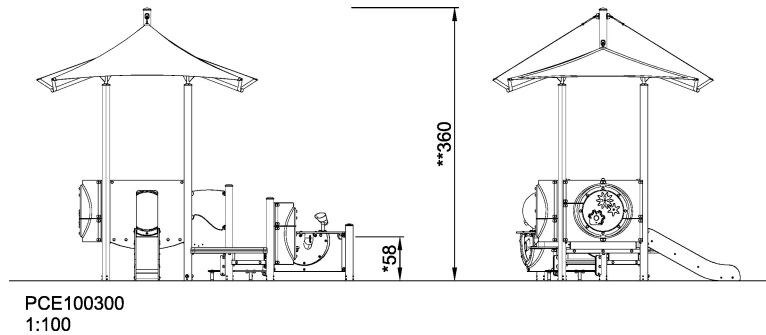

PCE1003

JETSETTER with shade

KOMPAN[®]
Let's play

Wow! The Inventor is a fantastic play structure to support active toddlers. With challenging play on all sides, longer playtimes will be supported. Physical development will be enhanced by climbing, sliding, and gliding. These all strengthen muscles and build important coordination skills. The climbing net is especially attractive and fun for children when they are building their climbing skills and strength. These experiences are also enhanced by the design of the structure which encourages social-emotional play such the faces panel and the double slide, which allows play side by side. With plenty of room for many to play, this structure supports social skills. This structure also supports cognitive play with features that respond to children's decision making and curiosity. This structure is perfect for supporting all areas of development through active play.

Grupa ELEMENTS™

Kategoria ELEMENTS™
Maluchy

Optymalny wiek użytkownika 1 - 4

Maksymalna wysokość upadku 58

Wysokość (cm) 360

Stefa bezpieczeństwa 26.8 m2

WONDER

SENSORY

BALANCE

CLIMB

SOCIALIZE

SLIDE

CONSTRUCT

INCLUSIVE

* = Najwyższy punkt powierzchni użytkowej.
** = Wysokość produktu.

Waga najcięższego produktu	kg.	Liczba osób potrzebnych do montażu	Ludzie
Ilość betonu	NaN m3	Czas montażu	Godziny otwarcia
Liczba fundamentów	NaN	Głębokość wykopu	NaN m3